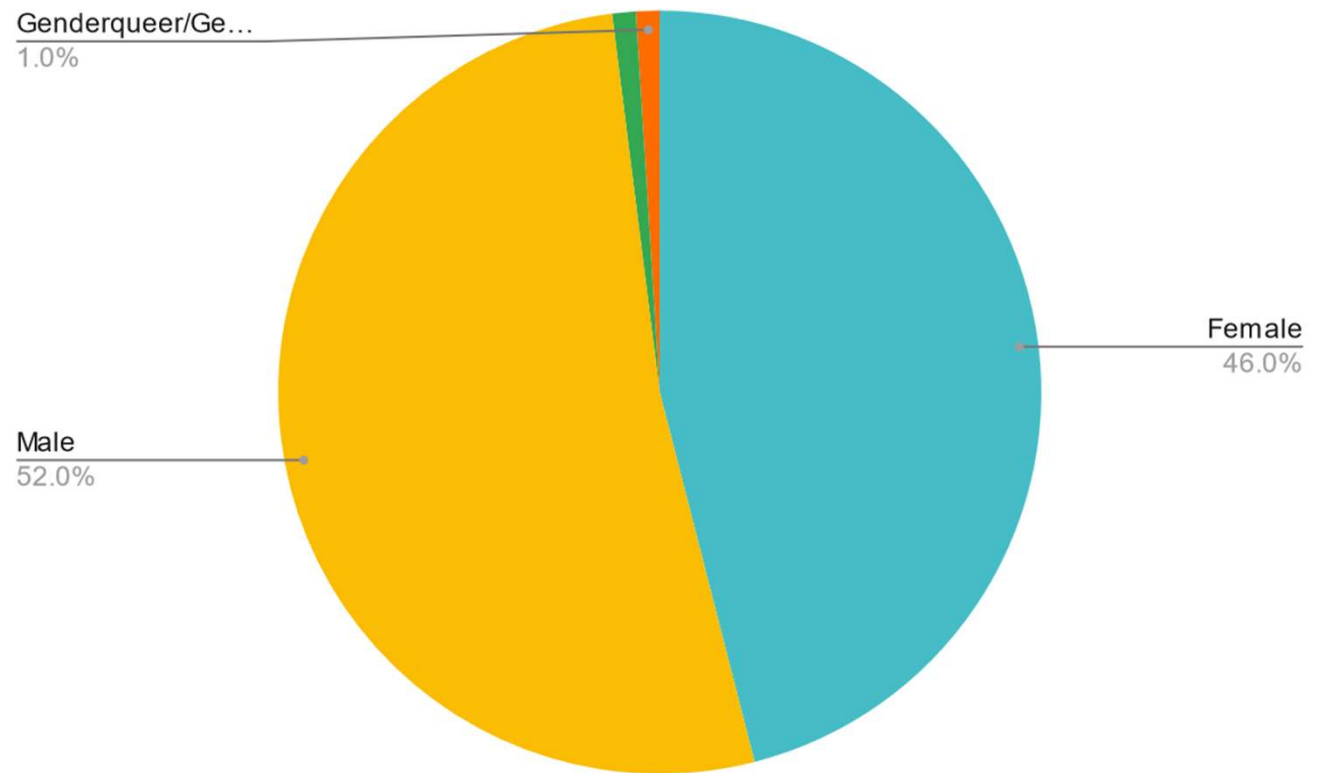

# WABE Sources by Race

Quarter 2, 2023

# Metro Atlanta Gender Profile

---

Census Reporter data for  
metro area for 2021

[Data Source](#)

# WABE Sources by Gender

Quarter 2, 2023