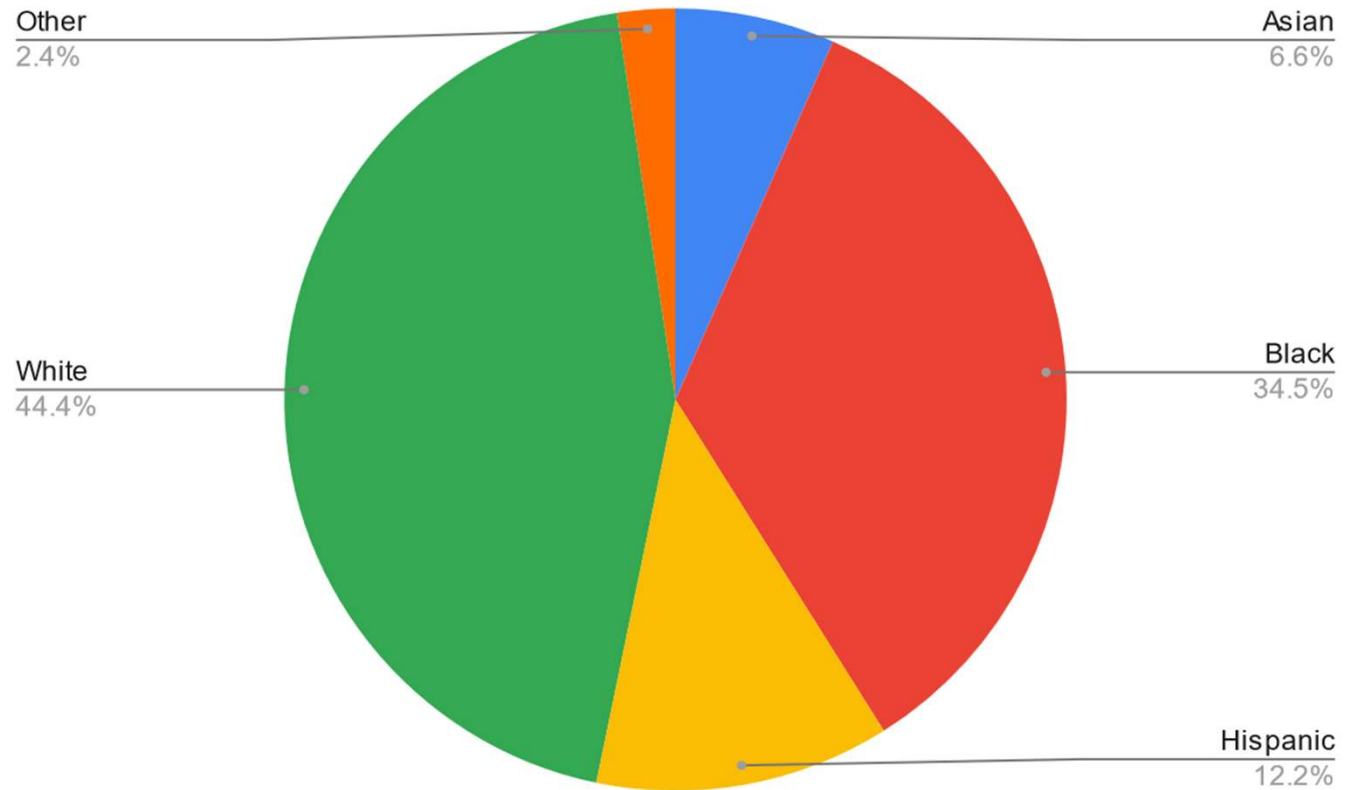

# Source Tracking

In an effort to become a more equitable and inclusive news organization, WABE uses a source tracker for the voices heard on WABE programs and in WABE news features.

# Source Tracking

To see how representative our sources are in comparison to metro Atlanta, we use data compiled by the Atlanta Regional Commission and the Census Reporter.

# Metro Atlanta Race Profile

---

ARC 21-County Data for 2021

[Data Source](#)