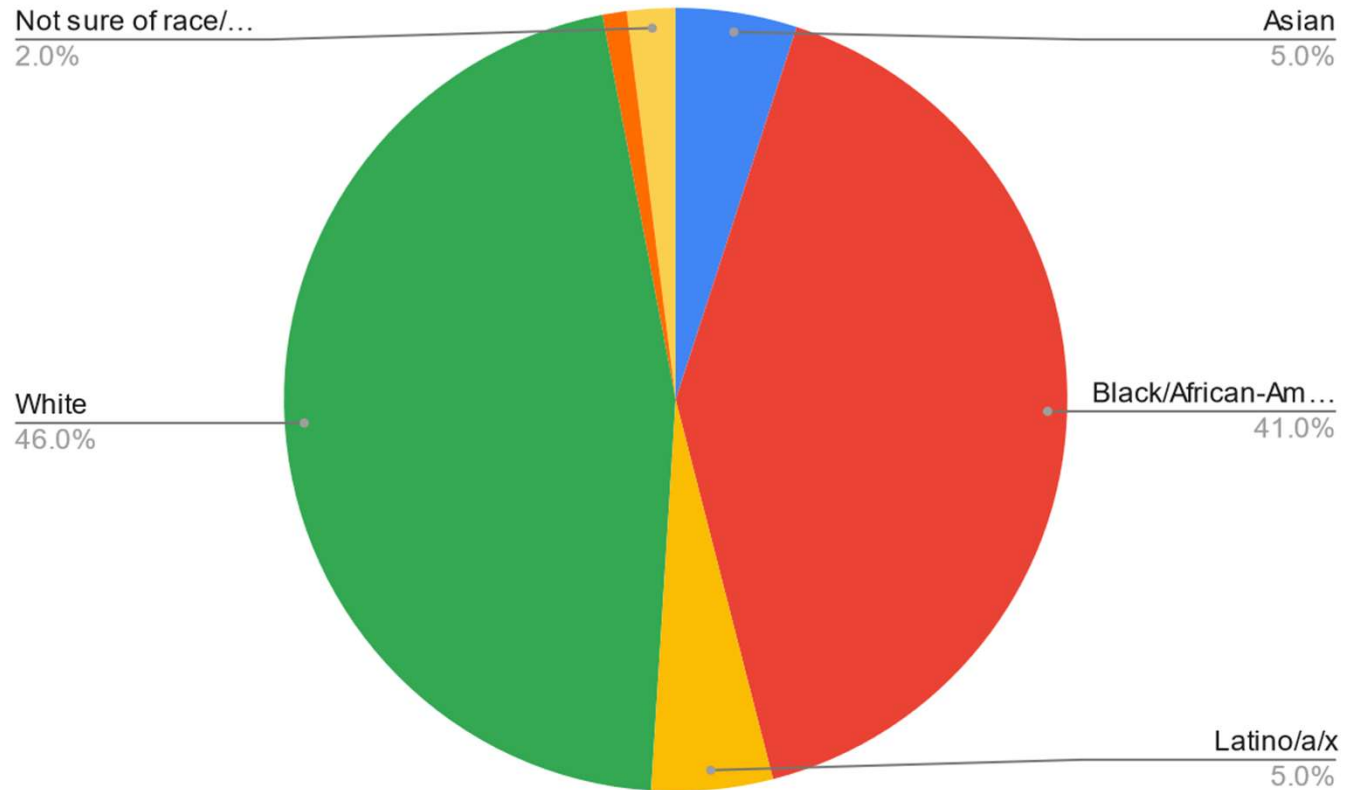

# Metro Atlanta Race Profile

---

ARC 21-County Data for 2021

[Data Source](#)

# WABE Sources by Race

Quarter 2, 2023