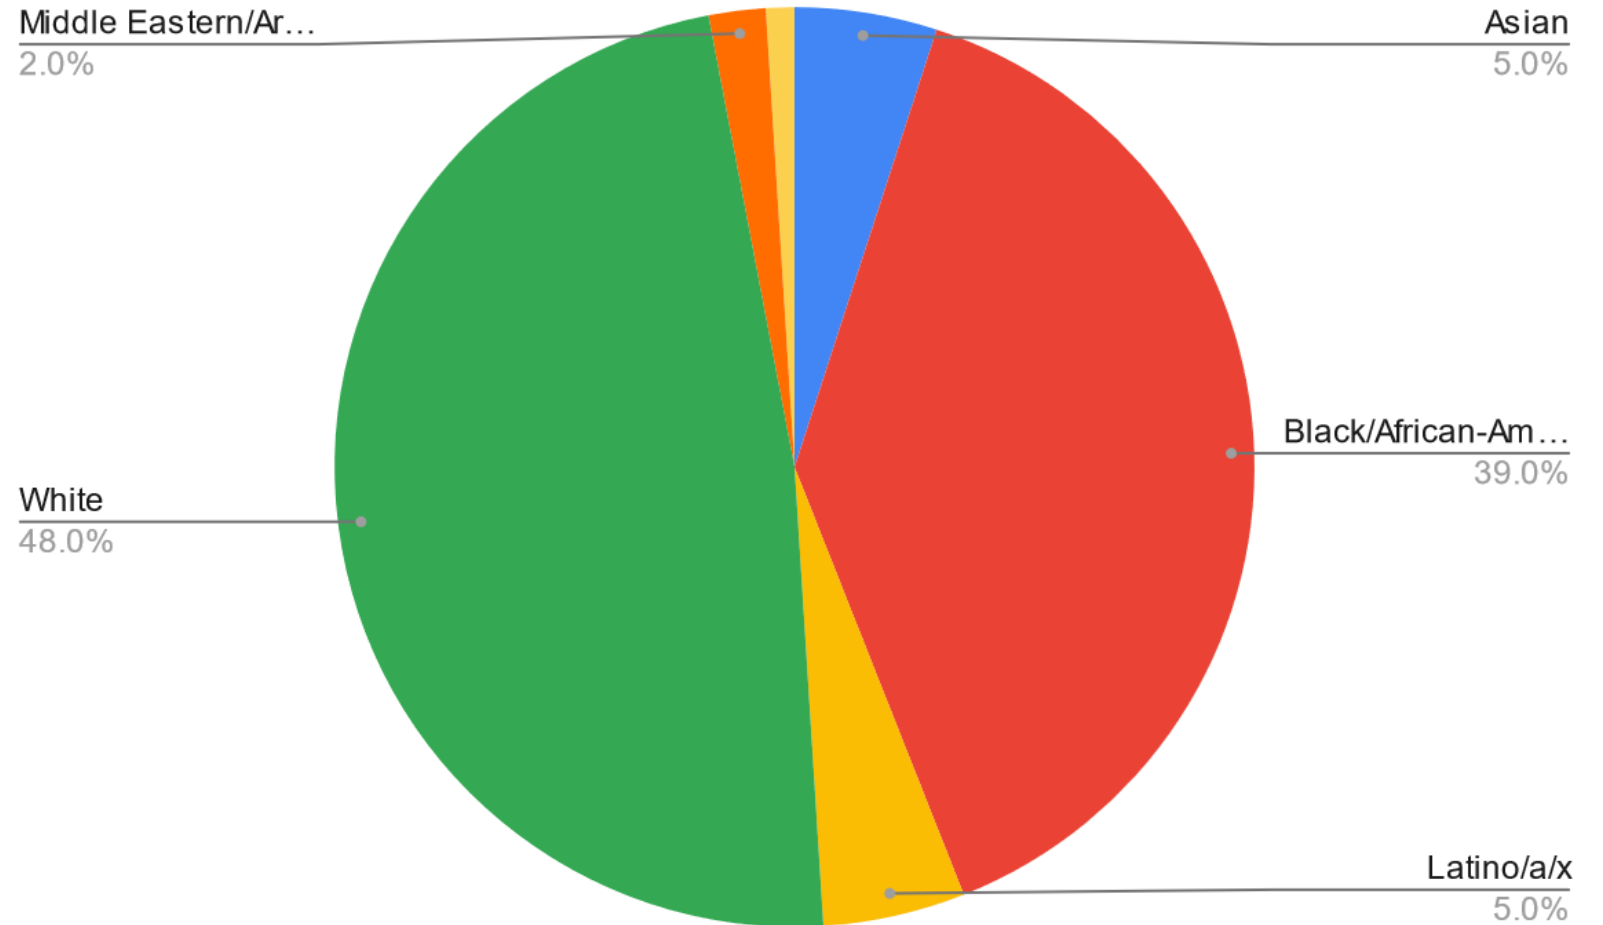

# Metro Atlanta Race Profile

ARC 21-County Data for 2021

[Data Source](#)

# WABE Sources by Race

Quarter 3, 2023