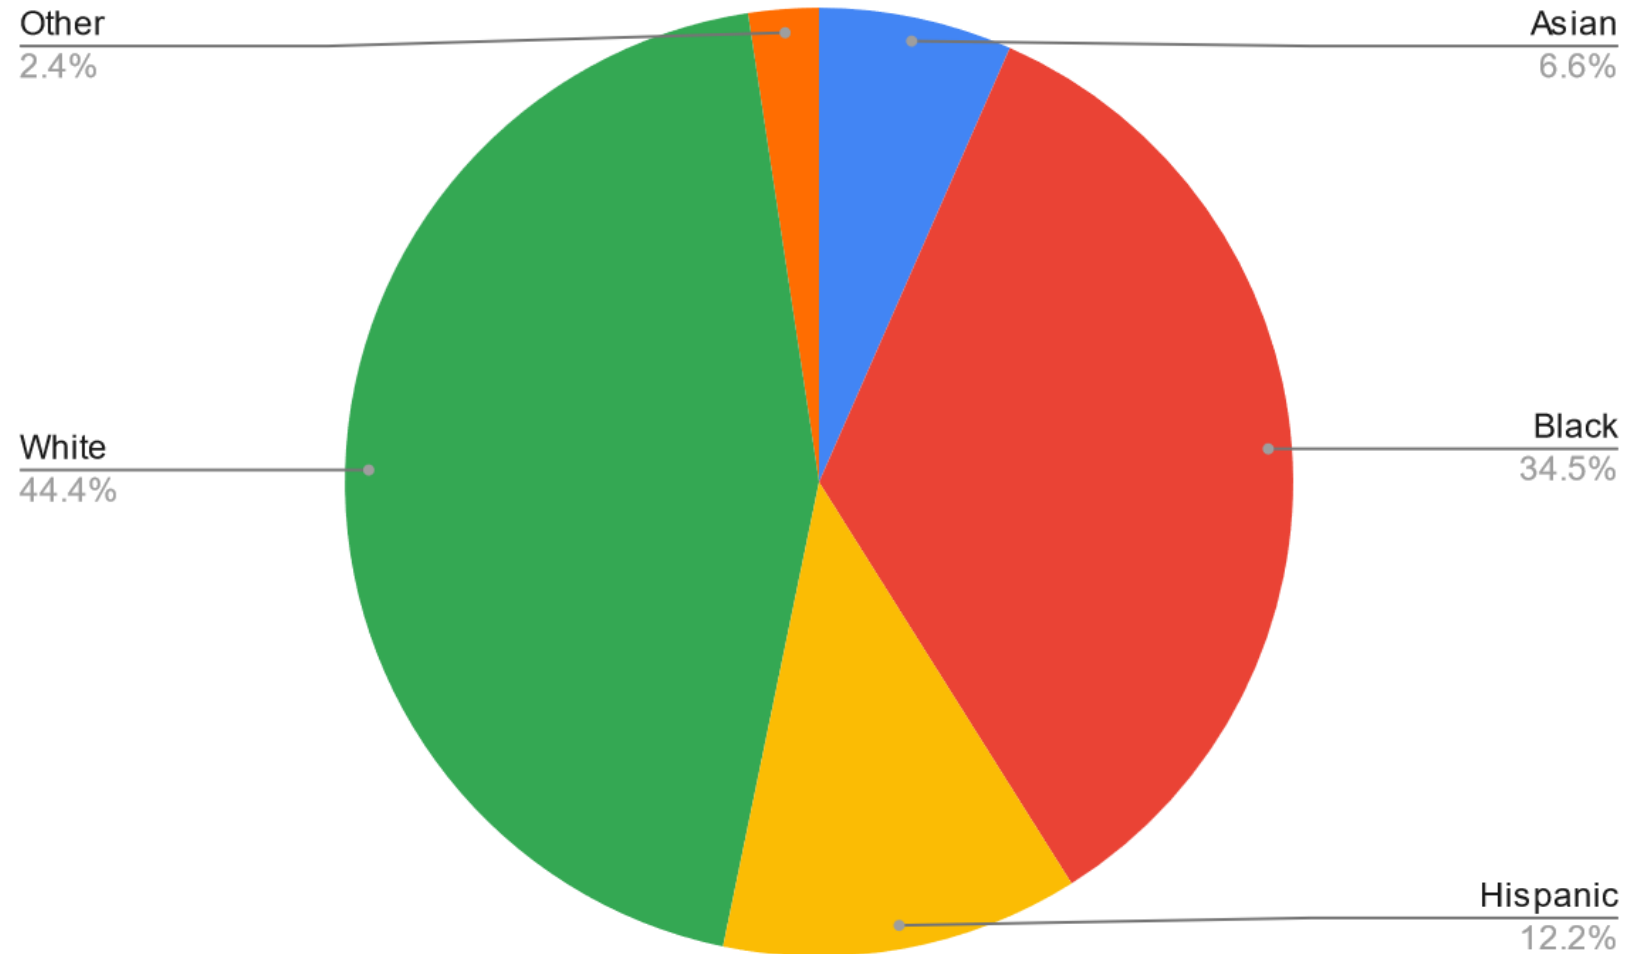

Metro Atlanta Race Profile

ARC 21-County Data for 2021

[Data Source](#)