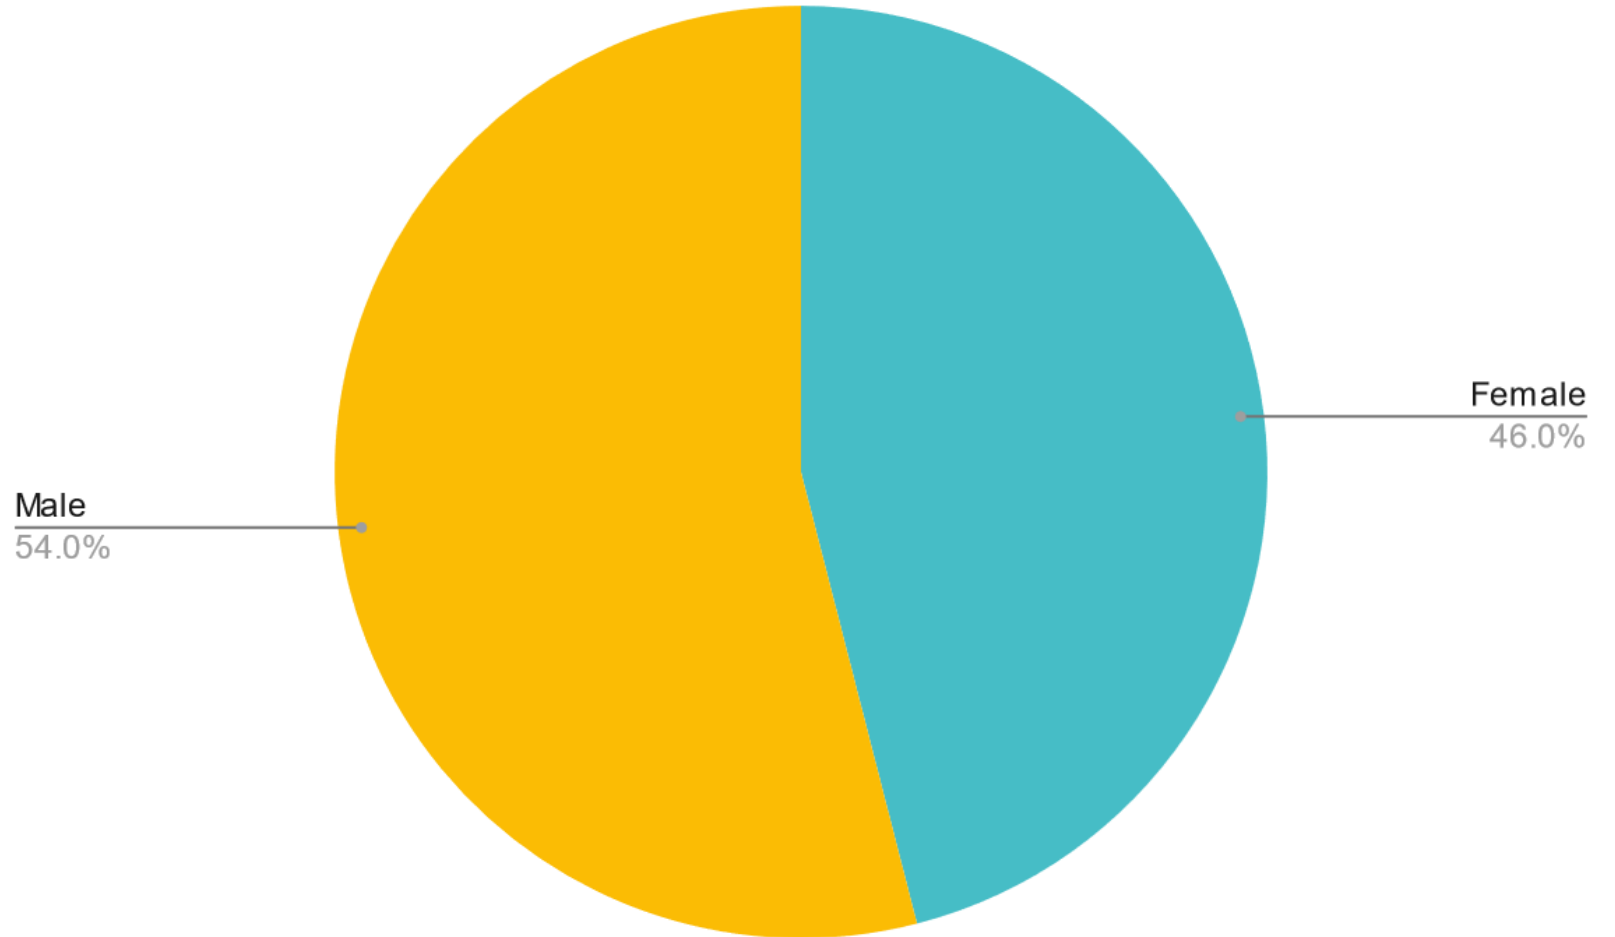

# Metro Atlanta Gender Profile

---

Census Reporter data for  
metro area for 2021

[Data Source](#)

# WABE Sources by Gender

---

Quarter 3, 2023