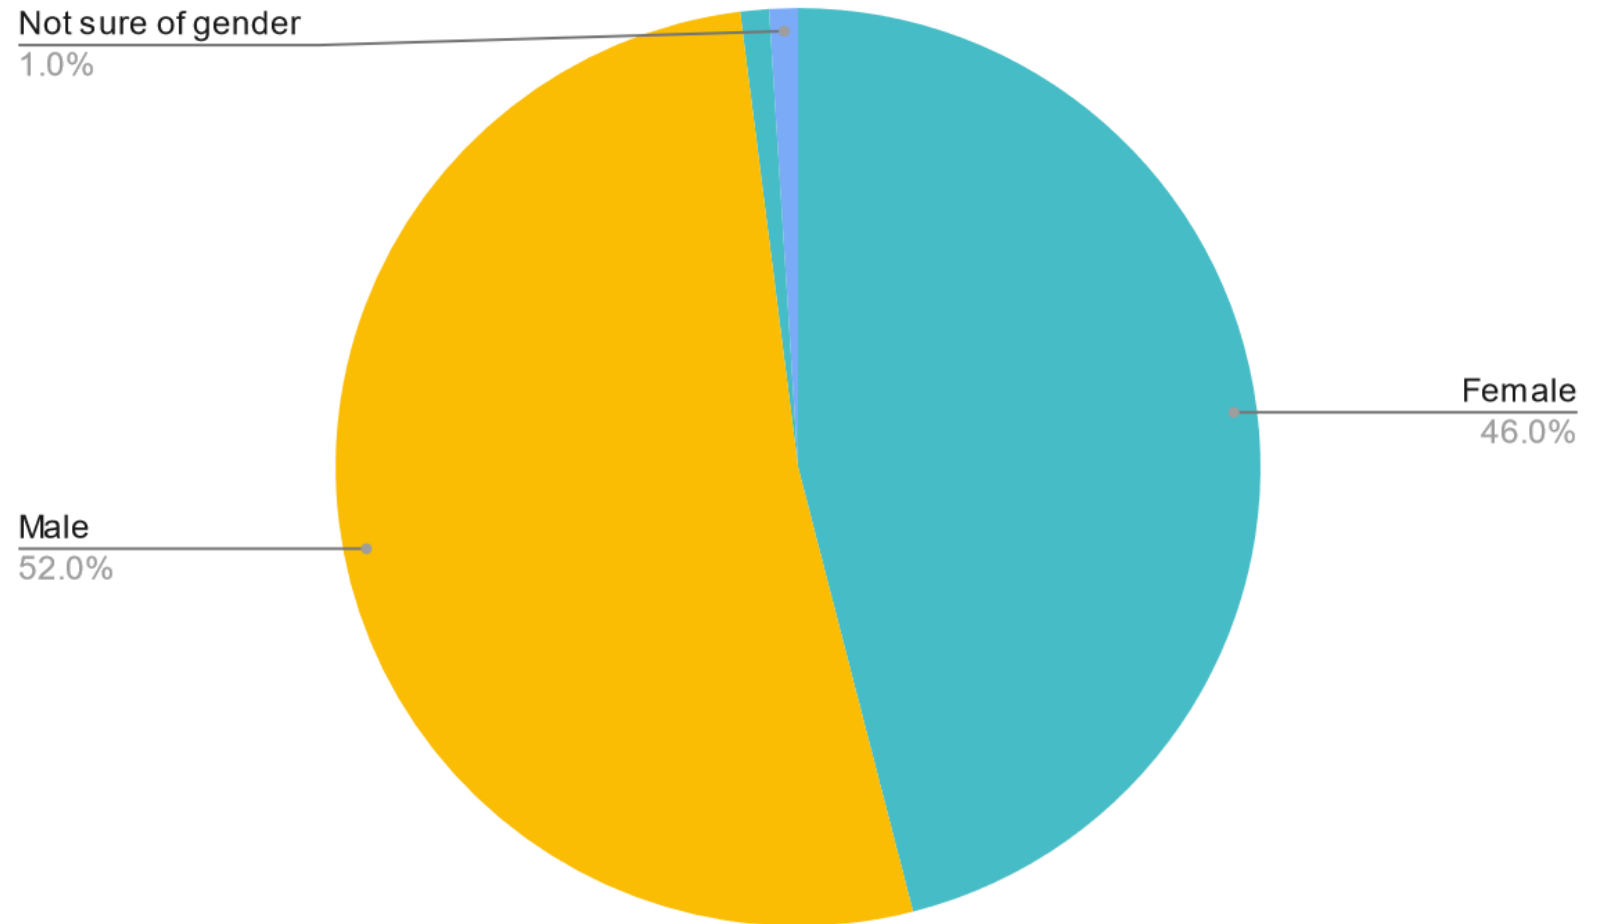

[Data Source](#)

WABE Sources by Race

Quarter 4, 2023

Metro Atlanta Gender Profile

Census Reporter data for
metro area for 2021

[Data Source](#)

WABE Sources by Gender

Quarter 4, 2023