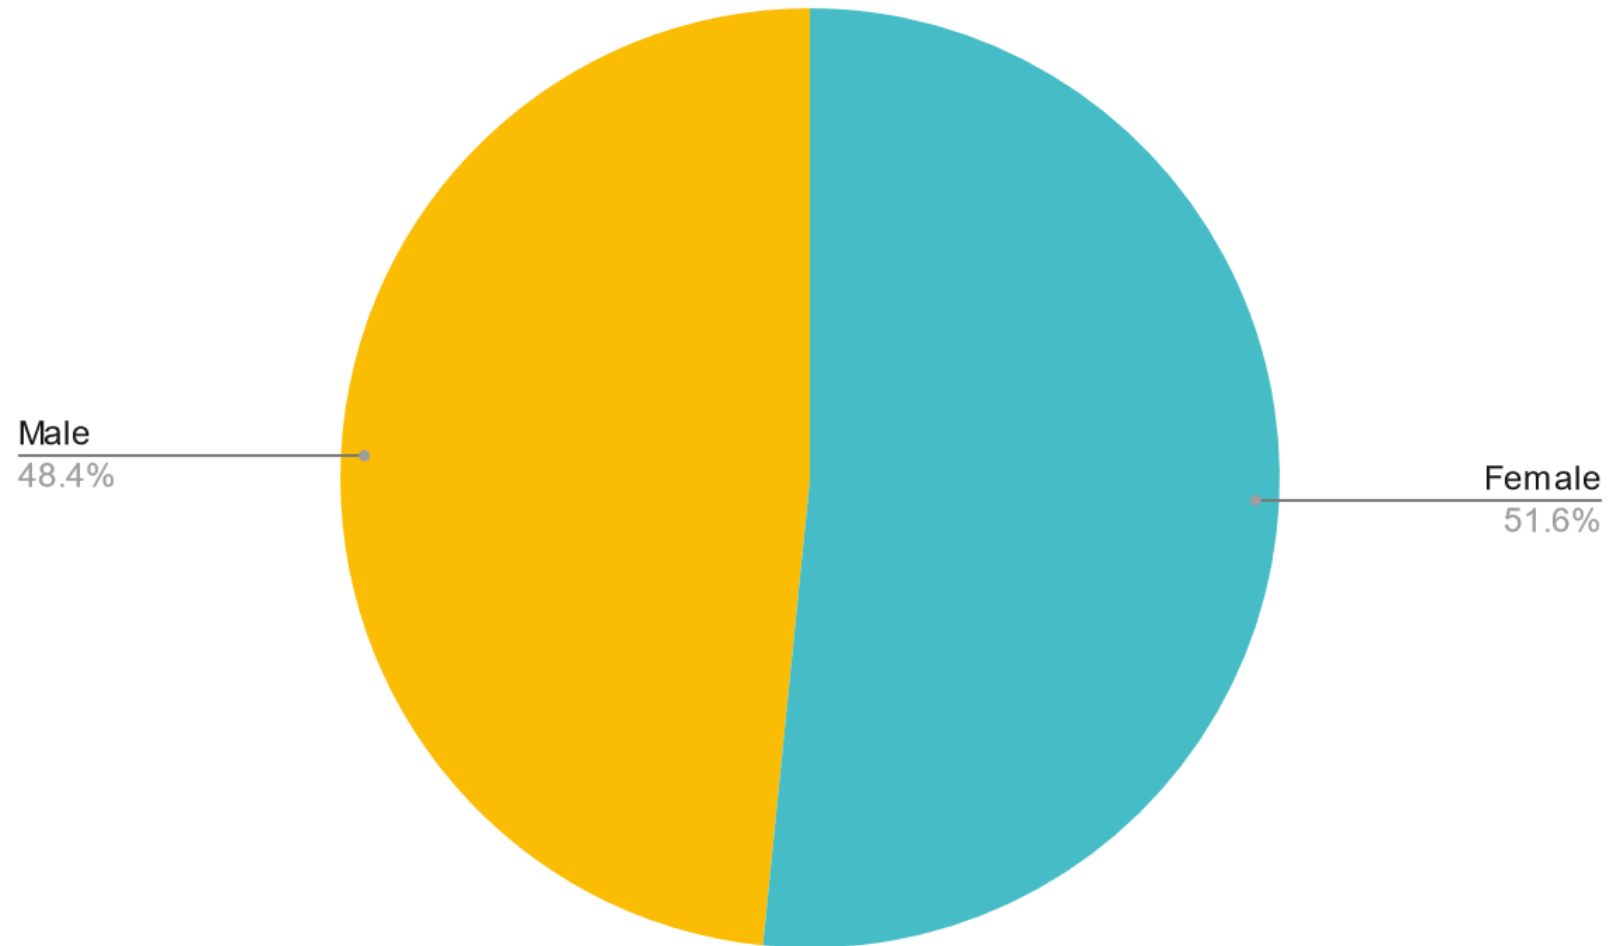

[Data Source](#)

WABE Sources by Race

Quarter 4, 2023

Metro Atlanta Gender Profile

Census Reporter data for
metro area for 2021

[Data Source](#)

WABE Sources by Gender

Quarter 4, 2023