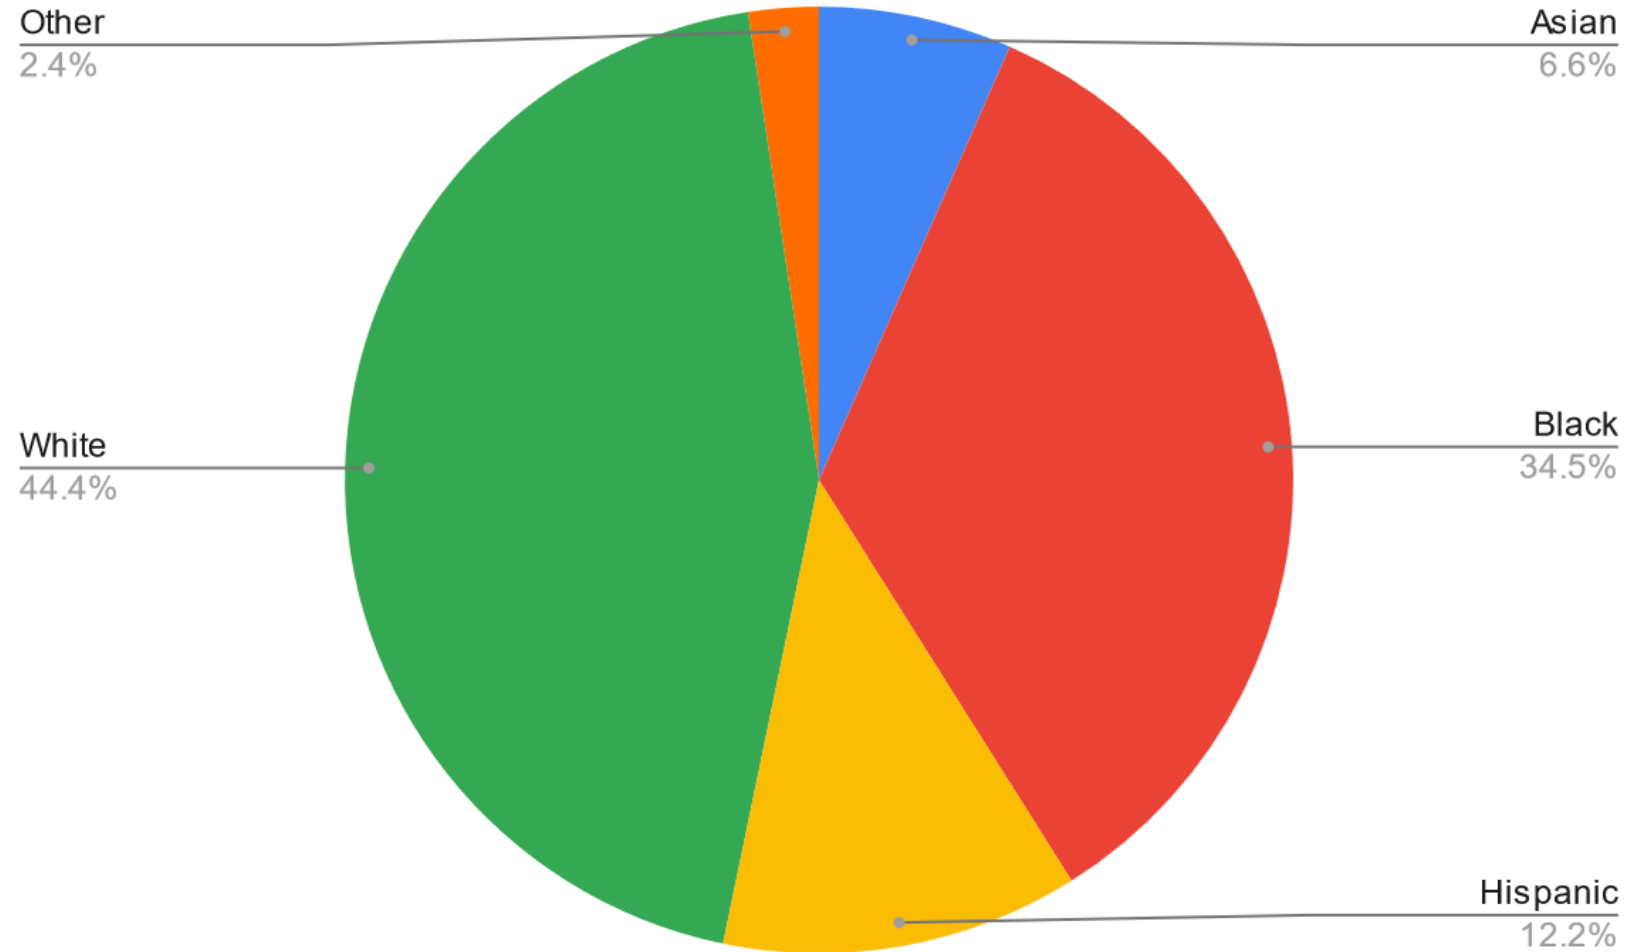

WABE

Source Tracking

2023 Quarter 4: October 1 - December 31

Source Tracking

In an effort to become a more equitable and inclusive news organization, WABE uses a source tracker for the voices heard on WABE programs and in WABE news features.

Source Tracking

To see how representative our sources are in comparison to metro Atlanta, we use data compiled by the Atlanta Regional Commission and the Census Reporter.

Metro Atlanta Race Profile

ARC 21-County Data for 2021

[Data Source](#)

WABE Sources by Race

Quarter 4, 2023

Metro Atlanta Gender Profile

Census Reporter data for
metro area for 2021

[Data Source](#)

WABE Sources by Gender

Quarter 4, 2023