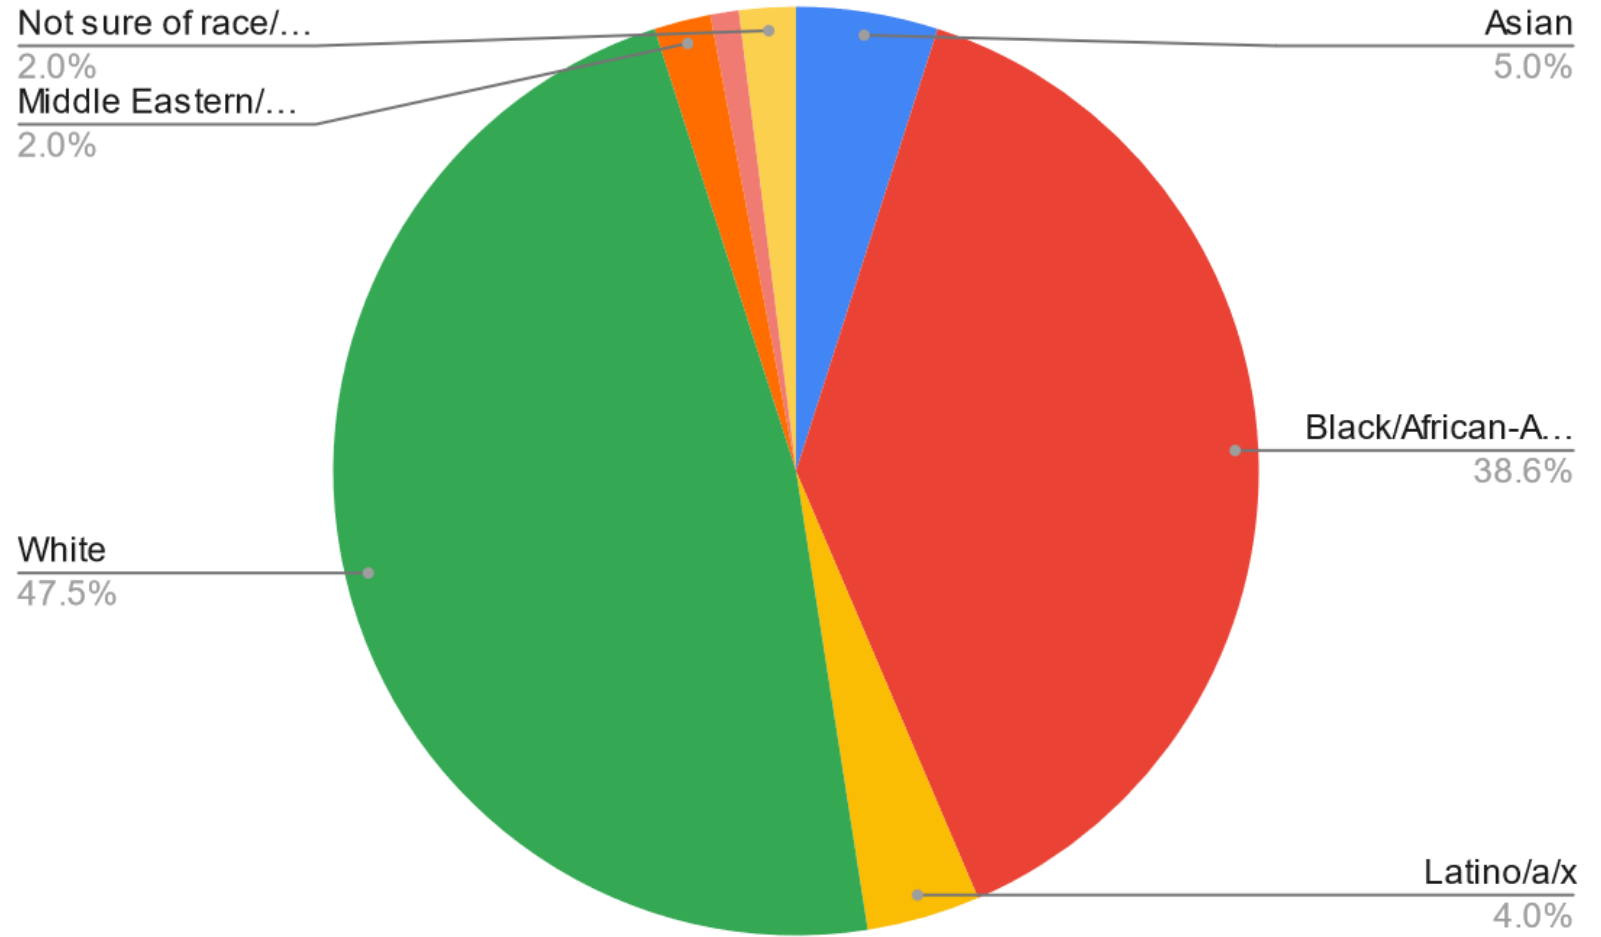

Source Tracking

To see how representative our sources are in comparison to metro Atlanta, we use data compiled by the Atlanta Regional Commission and the Census Reporter.

Metro Atlanta Race Profile

ARC 21-County Data for 2021

[Data Source](#)

WABE Sources by Race

Quarter 4, 2023

Metro Atlanta Gender Profile

Census Reporter data for
metro area for 2021

[Data Source](#)

WABE Sources by Gender

Quarter 4, 2023