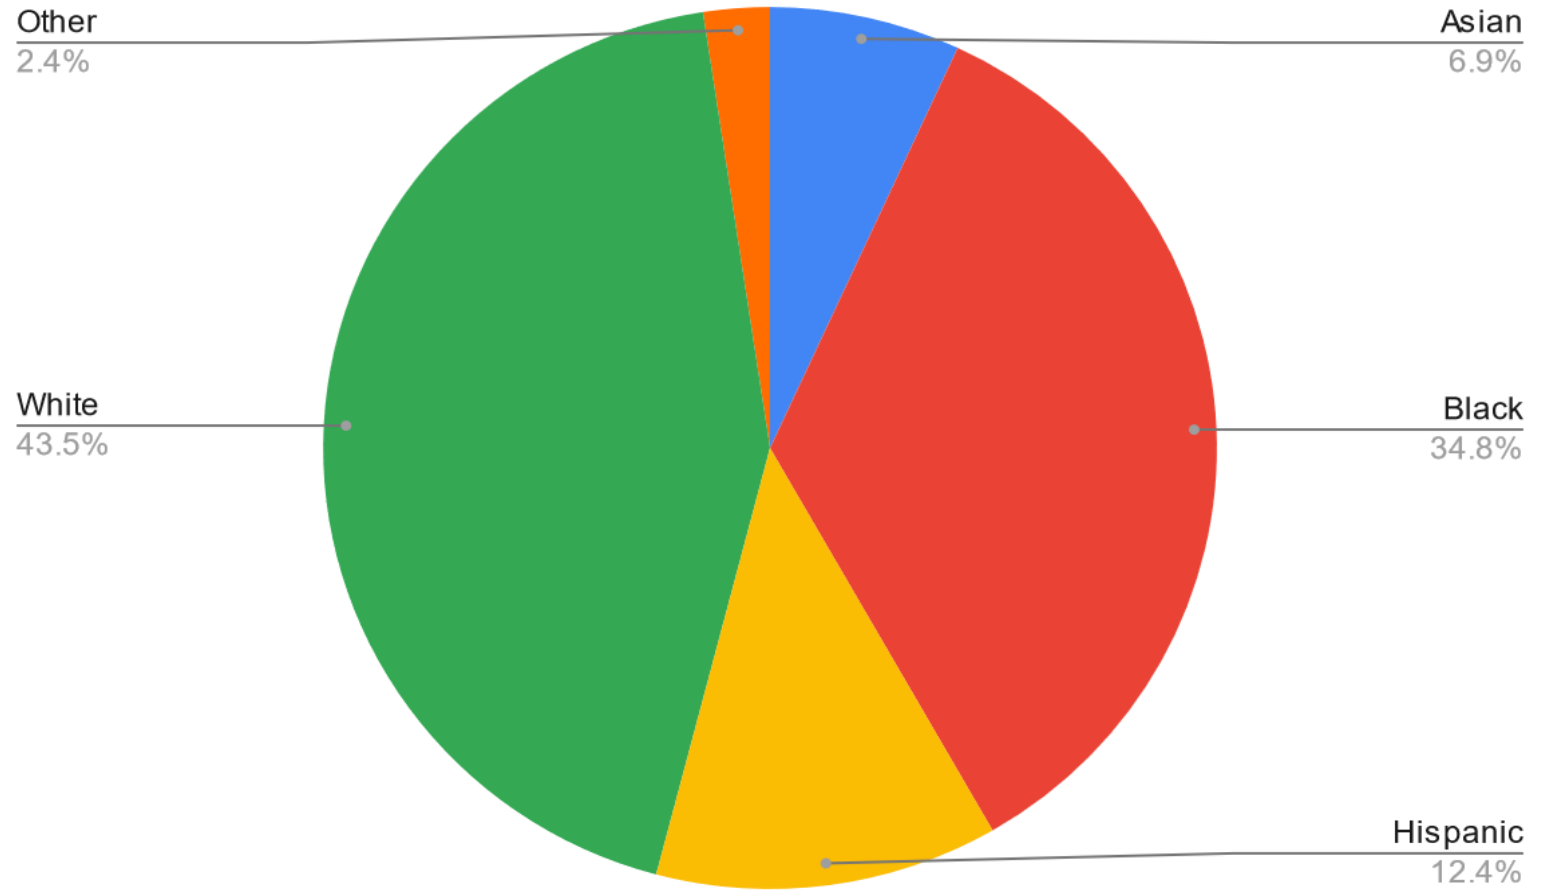

WABE

Source Tracking

2024 Quarter 1: January 1 – March 31

Source Tracking

In an effort to become a more equitable and inclusive news organization, WABE uses a source tracker for the voices heard on WABE programs and in WABE news features.

Source Tracking

To see how representative our sources are in comparison to metro Atlanta, we use data compiled by the Atlanta Regional Commission and the Census Reporter.

Metro Atlanta Race Profile

ARC 21-County Data for 2022

[Data Source](#)

WABE Sources by Race

Quarter 1, 2024

Metro Atlanta Gender Profile

Census Reporter data for
metro area for 2022

[Data Source](#)

WABE Sources by Gender

Quarter 1, 2024