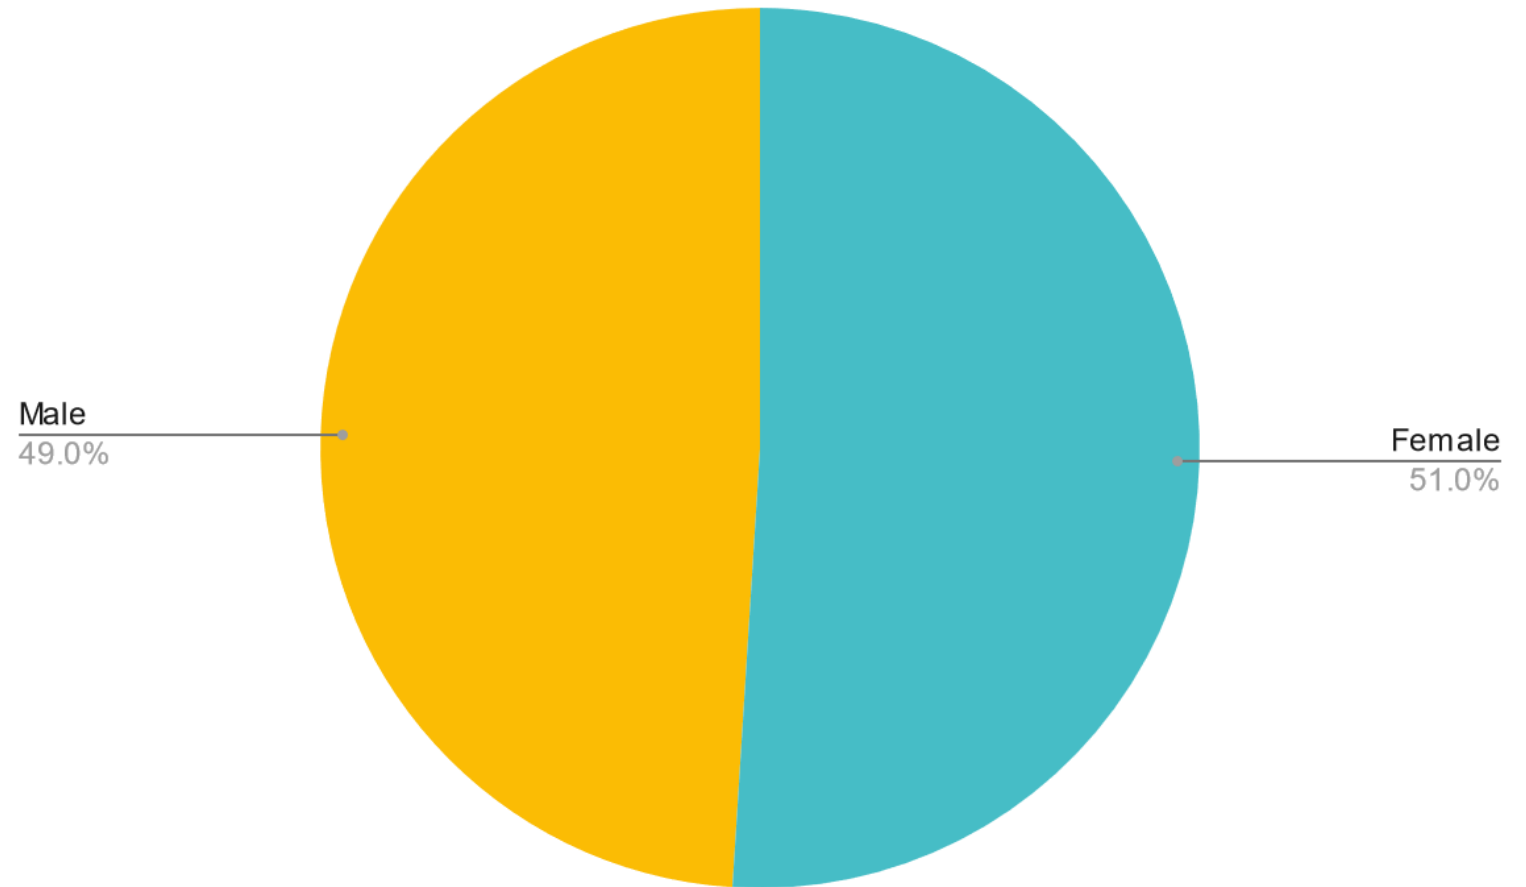

[Data Source](#)

WABE Sources by Race

Quarter 1, 2024

Metro Atlanta Gender Profile

Census Reporter data for
metro area for 2022

[Data Source](#)

WABE Sources by Gender

Quarter 1, 2024