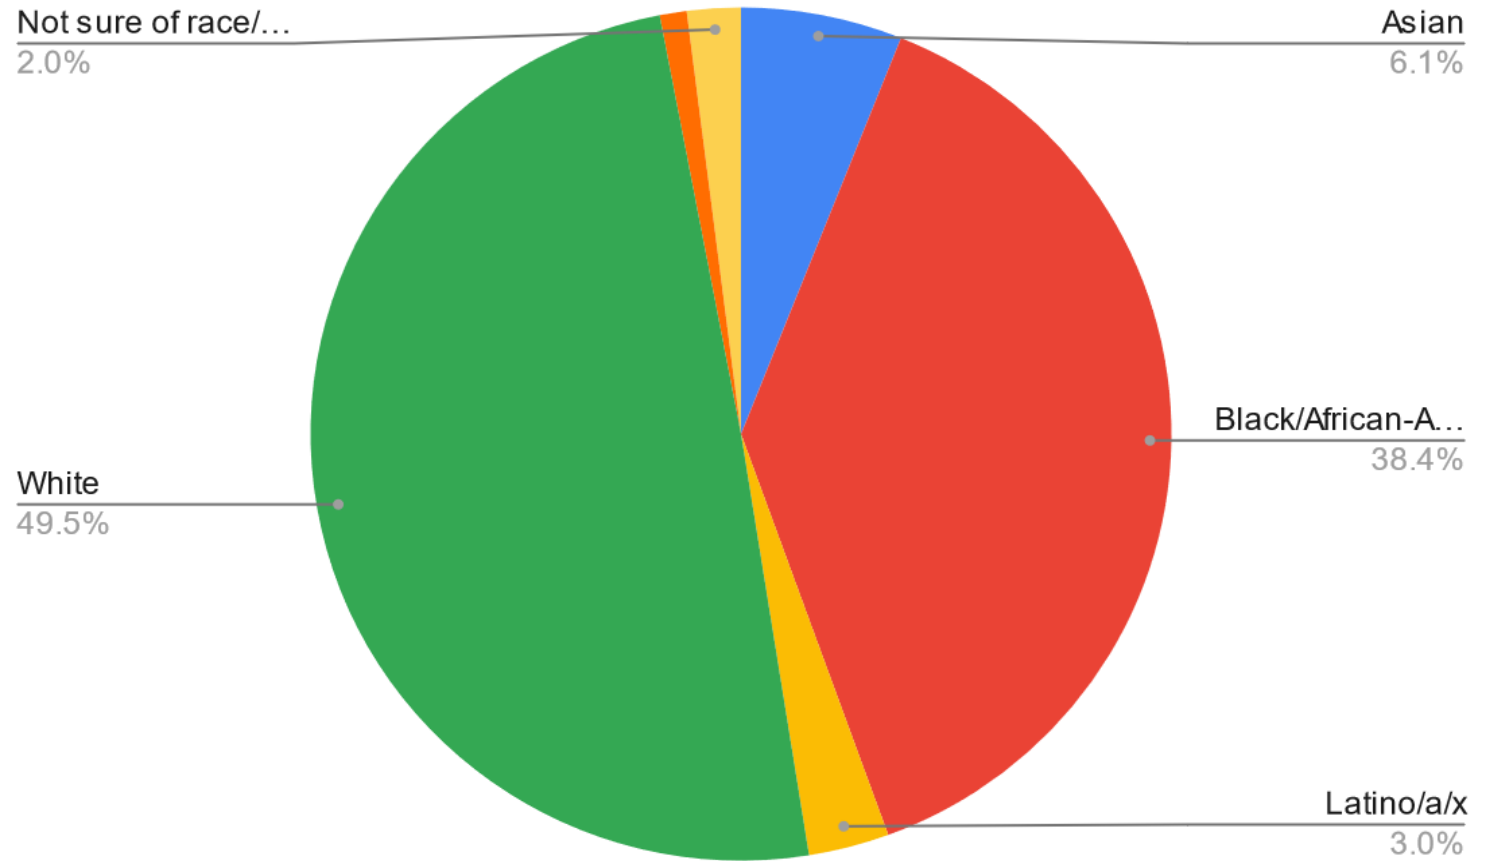

Source Tracking

To see how representative our sources are in comparison to metro Atlanta, we use data compiled by the Atlanta Regional Commission and the Census Reporter.

Metro Atlanta Race Profile

ARC 21-County Data for 2022

[Data Source](#)

WABE Sources by Race

Quarter 1, 2024

Metro Atlanta Gender Profile

Census Reporter data for
metro area for 2022

[Data Source](#)

WABE Sources by Gender

Quarter 1, 2024