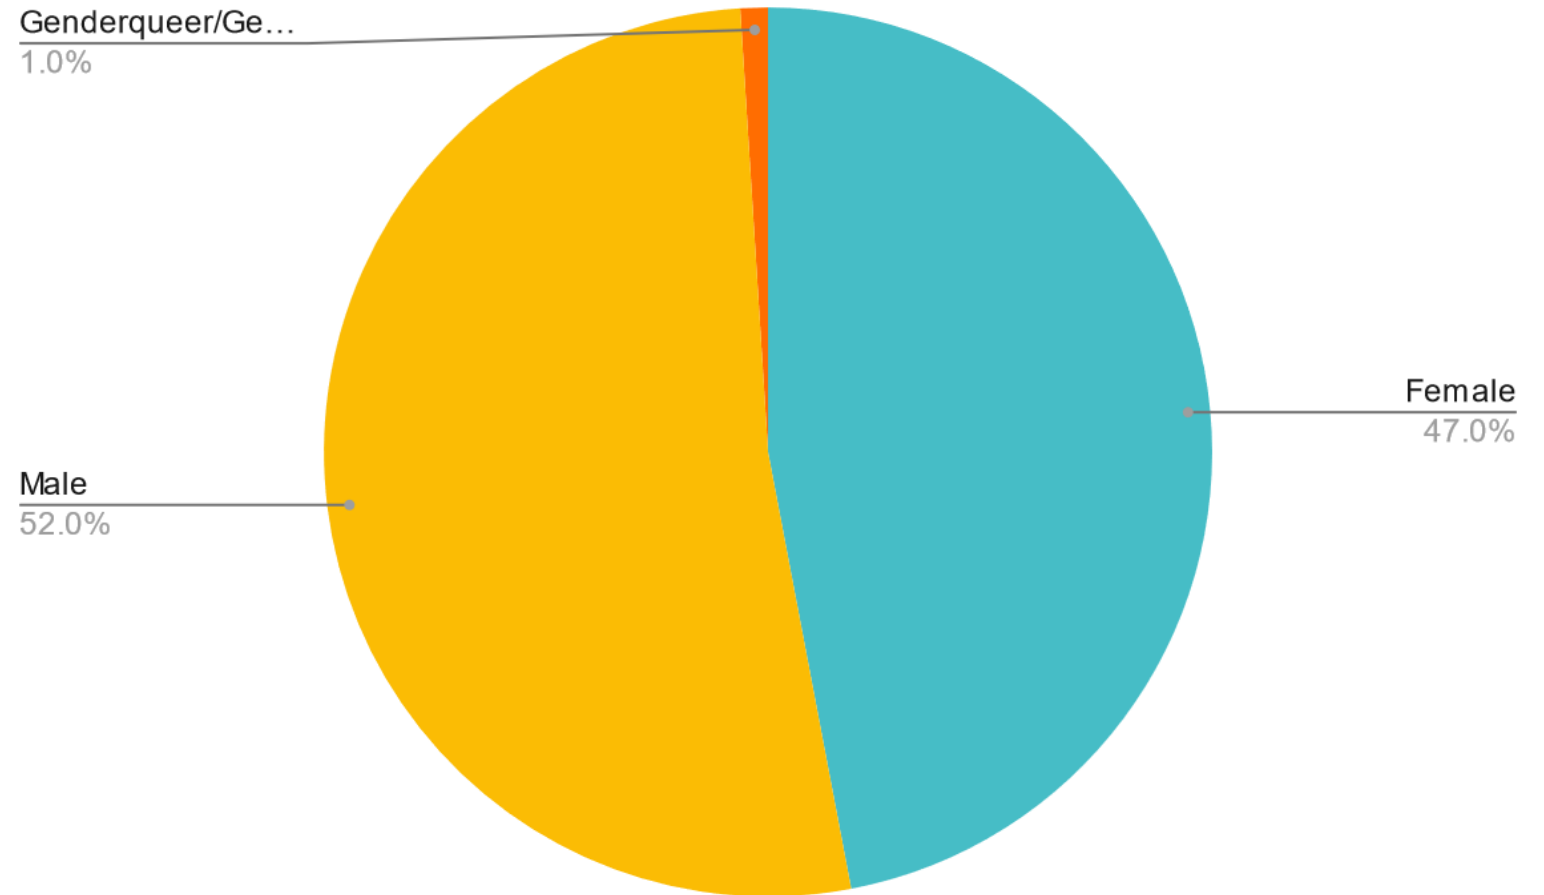

[Data Source](#)

WABE Sources by Race

Quarter 1, 2024

Metro Atlanta Gender Profile

Census Reporter data for
metro area for 2022

[Data Source](#)

WABE Sources by Gender

Quarter 1, 2024